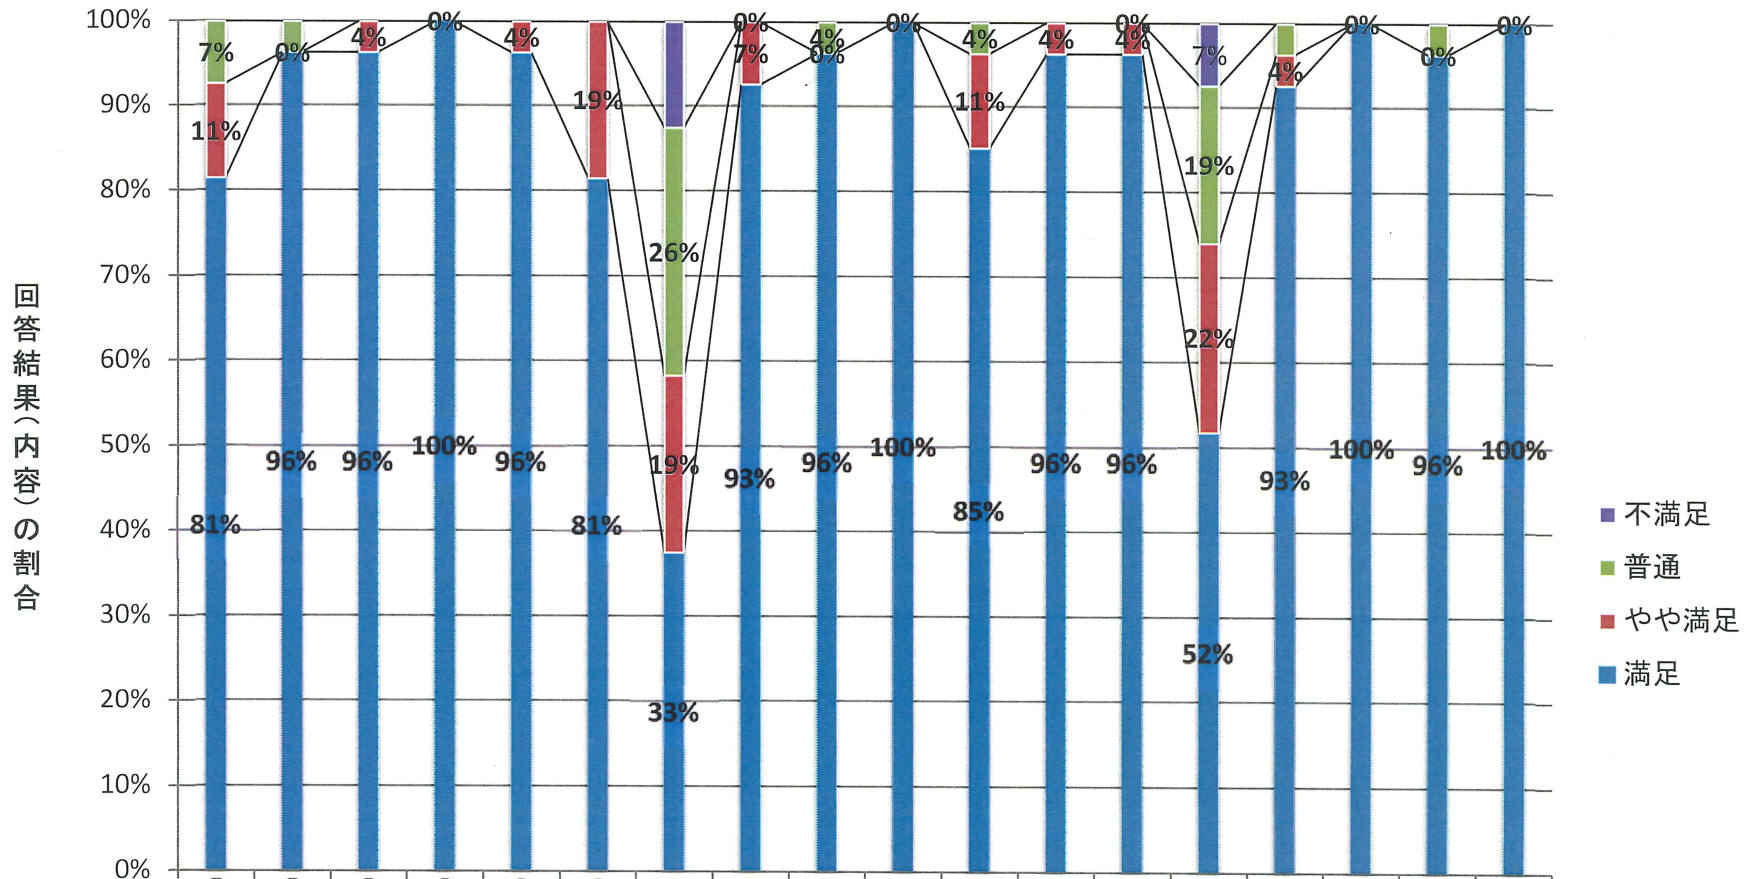

令和2年(2020)度 とらのこキッズ 園評価 アンケート

質問事項の番号	①	②	③	④	⑤	⑥	⑦	⑧	⑨	⑩	⑪	⑫	⑬	⑭	⑮	⑯	⑰	⑱
■ 不満足	0%	0%	0%	0%	0%	0%	11%	0%	0%	0%	0%	0%	0%	7%	0%	0%	0%	0%
■ 普通	7%	4%	0%	0%	0%	0%	26%	0%	4%	0%	4%	0%	0%	19%	4%	0%	4%	0%
■ やや満足	11%	0%	4%	0%	4%	19%	19%	7%	0%	0%	11%	4%	4%	22%	4%	0%	0%	0%
■ 満足	81%	96%	96%	100%	96%	81%	33%	93%	96%	100%	85%	96%	96%	52%	93%	100%	96%	100%